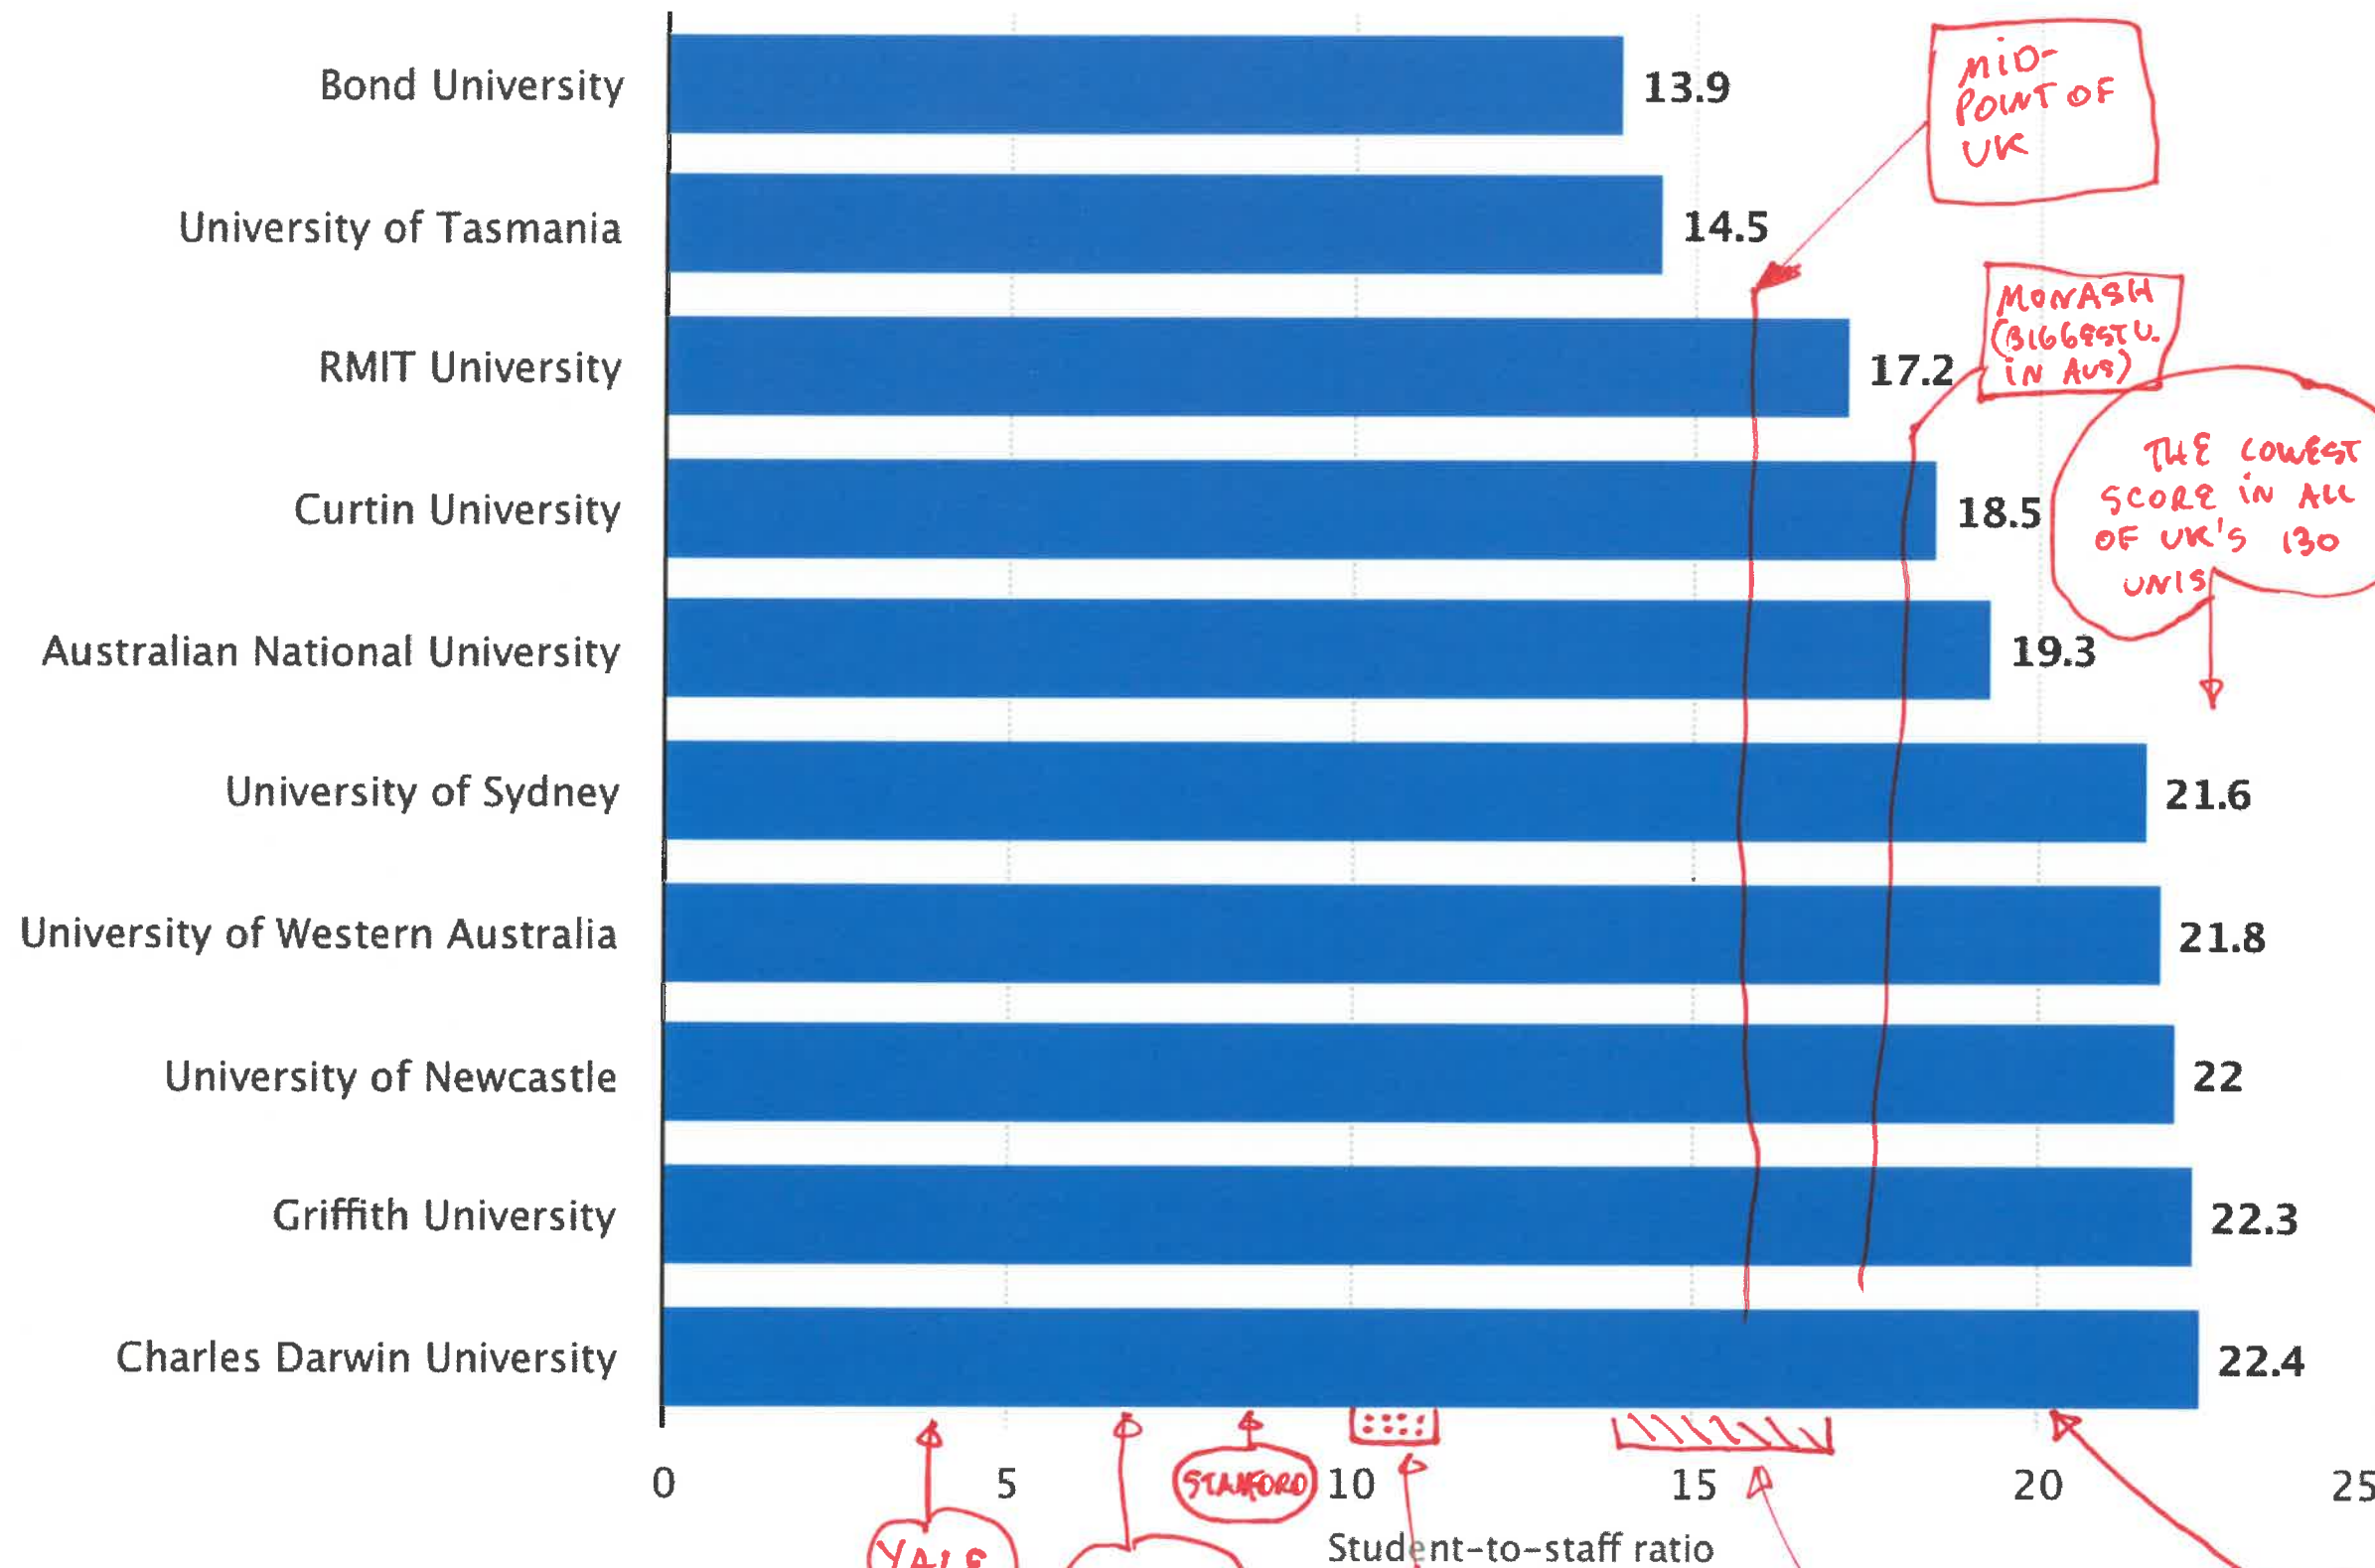

# Universities in Australia in 2017-2018, by student-to-staff ratio

Handwritten annotations in red ink:

- MID-POINT OF UK**: A box pointing to the 14.5 ratio of the University of Tasmania.
- MONASH (BIGGEST U. IN AUS)**: A box pointing to the 17.2 ratio of RMIT University.
- THE LOWEST SCORE IN ALL OF UK'S 130 UNIS**: A circle pointing to the 18.5 ratio of Curtin University.
- DESIRABLE RATIO FOR ENGINEERING?**: A box pointing to the 15 mark on the x-axis.
- UoW F&S N TARGET**: A box pointing to the 20 mark on the x-axis.
- UoW F&S TARGET**: A box pointing to the 30 mark on the x-axis.
- YALE**: A circle pointing to the 5 mark on the x-axis.
- CALTECH**: A circle pointing to the 7 mark on the x-axis.
- STANFORD**: A circle pointing to the 10 mark on the x-axis.
- UCL, OXFORD, CAMBRIDGE, LSE, IMPERIAL**: A box pointing to the 10 mark on the x-axis.

## DESCRIPTION

This statistic disp depending on the 2018. For this per with a ratio of 13. working at the ur